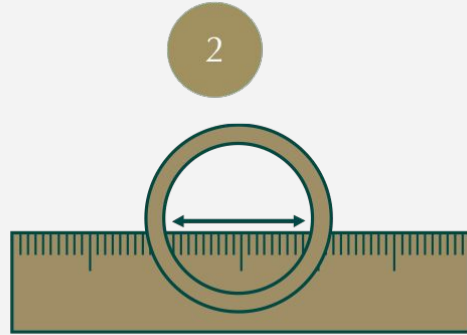

How to Determine Ring Size

Measure Your Finger

Measurement[MM]	Ring Size
44.2	3
45.5	3.5
46.8	4
48	4.5
49.3	5
50.6	5.5
51.8	6
53.1	6.5
54.4	7
55.7	7.5
56.9	8
58.2	8.5

Measurement[MM]	Ring Size
59.5	9
60.8	9.5
62.1	10
63.3	10.5
64.6	11
65.9	11.5
67.2	12
68.4	12.5
69.7	13
71.0	13.5
72.3	14
73.5	14.5

How to Determine Ring Size

Measurement[MM]	Ring Size
14.0	3
14.4	3.5
14.8	4
15.2	4.5
15.6	5
16.0	5.5
16.45	6
16.9	6.5
17.3	7
17.7	7.5
18.2	8
18.6	8.5

Measurement[MM]	Ring Size
19	9
19.4	9.5
19.8	10
20.2	10.5
20.6	11
21.0	11.5
21.4	12
21.8	12.5
22.2	13
22.6	13.5
23.0	14
23.4	14.5