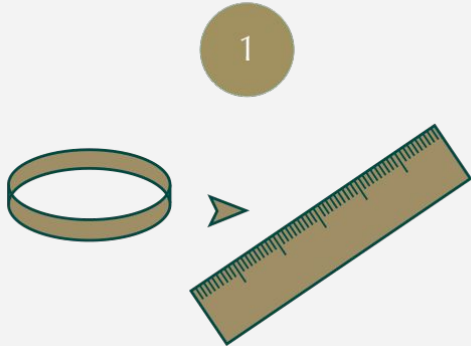

How to Determine Ring Size

Measure Your Finger

Measurement[MM]	Ring Size
44.2	3
45.5	3.5
46.8	4
48	4.5
49.3	5
50.6	5.5
51.8	6
53.1	6.5
54.4	7
55.7	7.5
56.9	8
58.2	8.5

Measurement[MM]	Ring Size
59.5	9
60.8	9.5
62.1	10
63.3	10.5
64.6	11
65.9	11.5
67.2	12
68.4	12.5
69.7	13
71.0	13.5
72.3	14
73.5	14.5

How to Determine Ring Size

Measurement[MM]	Ring Size
14.0	3
14.4	3.5
14.8	4
15.2	4.5
15.6	5
16.0	5.5
16.45	6
16.9	6.5
17.3	7
17.7	7.5
18.2	8
18.6	8.5

Measurement[MM]	Ring Size
19	9
19.4	9.5
19.8	10
20.2	10.5
20.6	11
21.0	11.5
21.4	12
21.8	12.5
22.2	13
22.6	13.5
23.0	14
23.4	14.5